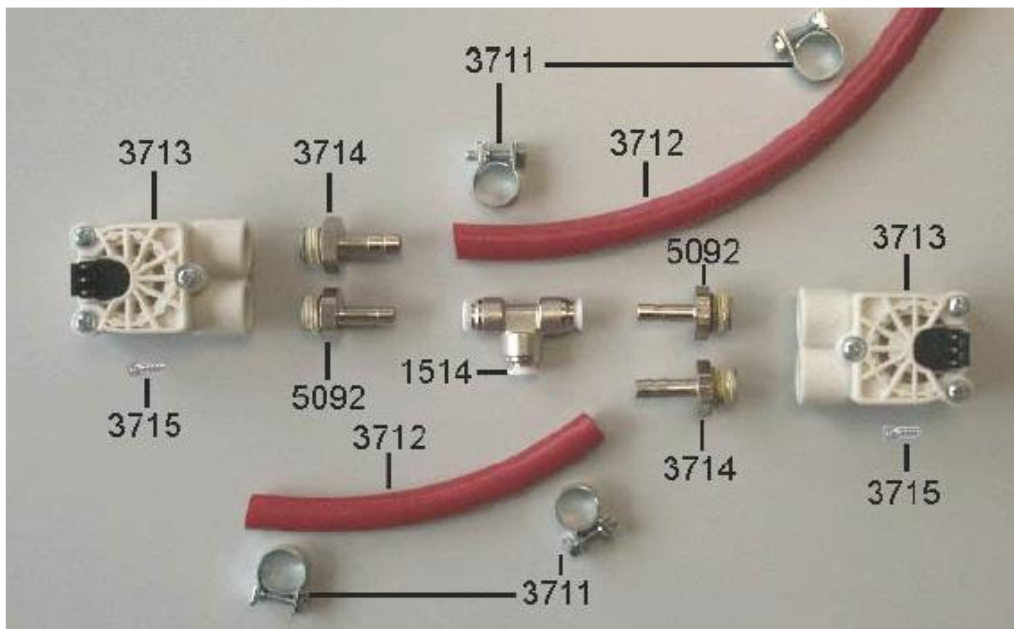

FLAIR TEMİZ & PİS SU