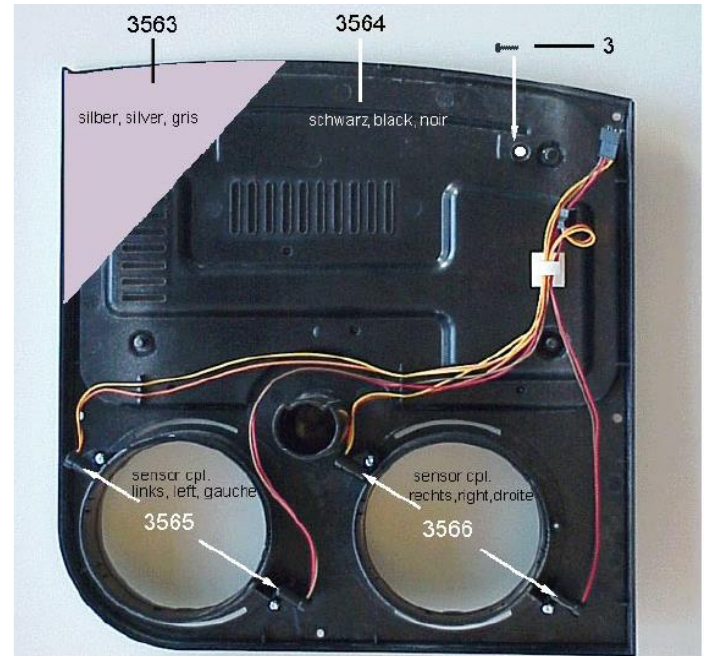

FLAIR ÇEKİRDEK HAZNESİ

Hexagon bolt M4x45 DIN 931

Pos. CSS: 6777
Art. No. SAP: 560.0002.261

Oval head screw 3.0x16

Pos. CSS: 3
Art. No. SAP: 560.0004.234

Sleeve for railing

Pos. CSS: 3560
Art. No. SAP: 560.0004.524

Bean hopper lid silver w/ lock

Pos. CSS: 3555
Art. No. SAP: 560.0004.533

Grinder adjustment mechanism 790 black	
Pos. CSS:	46
Art. No. SAP:	560.0004.257
<hr/>	
Slider 790 for bean hopper	
Pos. CSS:	47
Art. No. SAP:	560.0004.258
<hr/>	
Seal 790 for bean hopper	
Pos. CSS:	48
Art. No. SAP:	560.0004.259
<hr/>	
Bean hopper lid 790 black	
Pos. CSS:	50
Art. No. SAP:	560.0004.261
<hr/>	
Insertion funnel 790	
Pos. CSS:	3
Art. No. SAP:	560.0004.263
<hr/>	
Screw KST/PT 3.5x12 stainless steel	
Pos. CSS:	54
Art. No. SAP:	560.0004.264
<hr/>	
Cup tray 790	
Pos. CSS:	55
Art. No. SAP:	560.0004.265
<hr/>	
Locking cylinder M18x1 ass. with key	
Pos. CSS:	524
Art. No. SAP:	560.0004.386
<hr/>	
Bean hopper lid black w/ lock	
Pos. CSS:	527
Art. No. SAP:	560.0004.440
<hr/>	
Base 797 for bean hopper V3	
Pos. CSS:	551
Art. No. SAP:	560.0004.511
<hr/>	
Finger guard for bean hopper	
Pos. CSS:	3698
Art. No. SAP:	560.0004.512
<hr/>	
Railing 654 steel wire	
Pos. CSS:	3558
Art. No. SAP:	560.0004.523