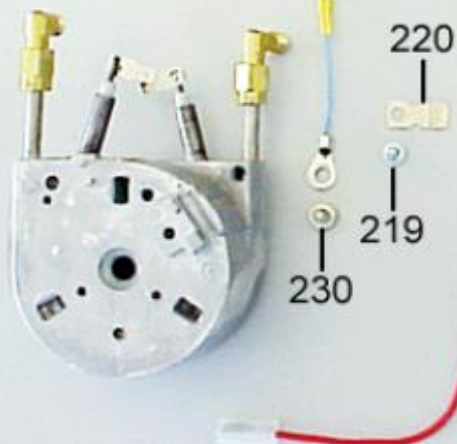

Pos. CSS:	3747
Art. No. SAP:	560.0004.673
Hop filter 3/8" 10 mm	
Pos. CSS:	295
Art. No. SAP:	560.0004.828
Thread-rolling screw M4x8	
Pos. CSS:	255
Art. No. SAP:	560.0004.836
Screw in/on push-on elbow fitting swivel	
Pos. CSS:	122
Art. No. SAP:	560.0004.854
Hose Ø6/4 PFA	
Pos. CSS:	140
Art. No. SAP:	560.0004.857
Pan head PT screw, K50x14	
Pos. CSS:	42
Art. No. SAP:	560.0004.918
Hexalobular socket pan head screw K30x8	
Pos. CSS:	292
Art. No. SAP:	560.0005.001
Switch Cherry, type: DC3A-LGAE	
Pos. CSS:	2555
Art. No. SAP:	560.0005.163
Check valve Ø6/G3/8"	
Pos. CSS:	5659
Art. No. SAP:	560.0005.222
Screw-in push-on elbow fitting G1/4"	
Pos. CSS:	3710
Art. No. SAP:	560.0005.595
Screw-in fitting G1/4"-Ø6	
Pos. CSS:	5092
Art. No. SAP:	560.0005.597
Push-fit elbow union	
Pos. CSS:	5151
Art. No. SAP:	560.0005.681
Hose 6x3 MVQ	
Pos. CSS:	3712
Art. No. SAP:	560.0008.472
Pos. CSS:	
Art. No. SAP:	
Pos. CSS:	
Art. No. SAP:	
Pos. CSS:	
Art. No. SAP:	
Pos. CSS:	
Art. No. SAP:	

FLAIR THERMOBLOCK

Dampf, steam, vapeur

Kaffee HW, coffee hw, café/eau chaude

3517
230V

3516
230V

3515

3518

Dampf / Steam / Vapeur