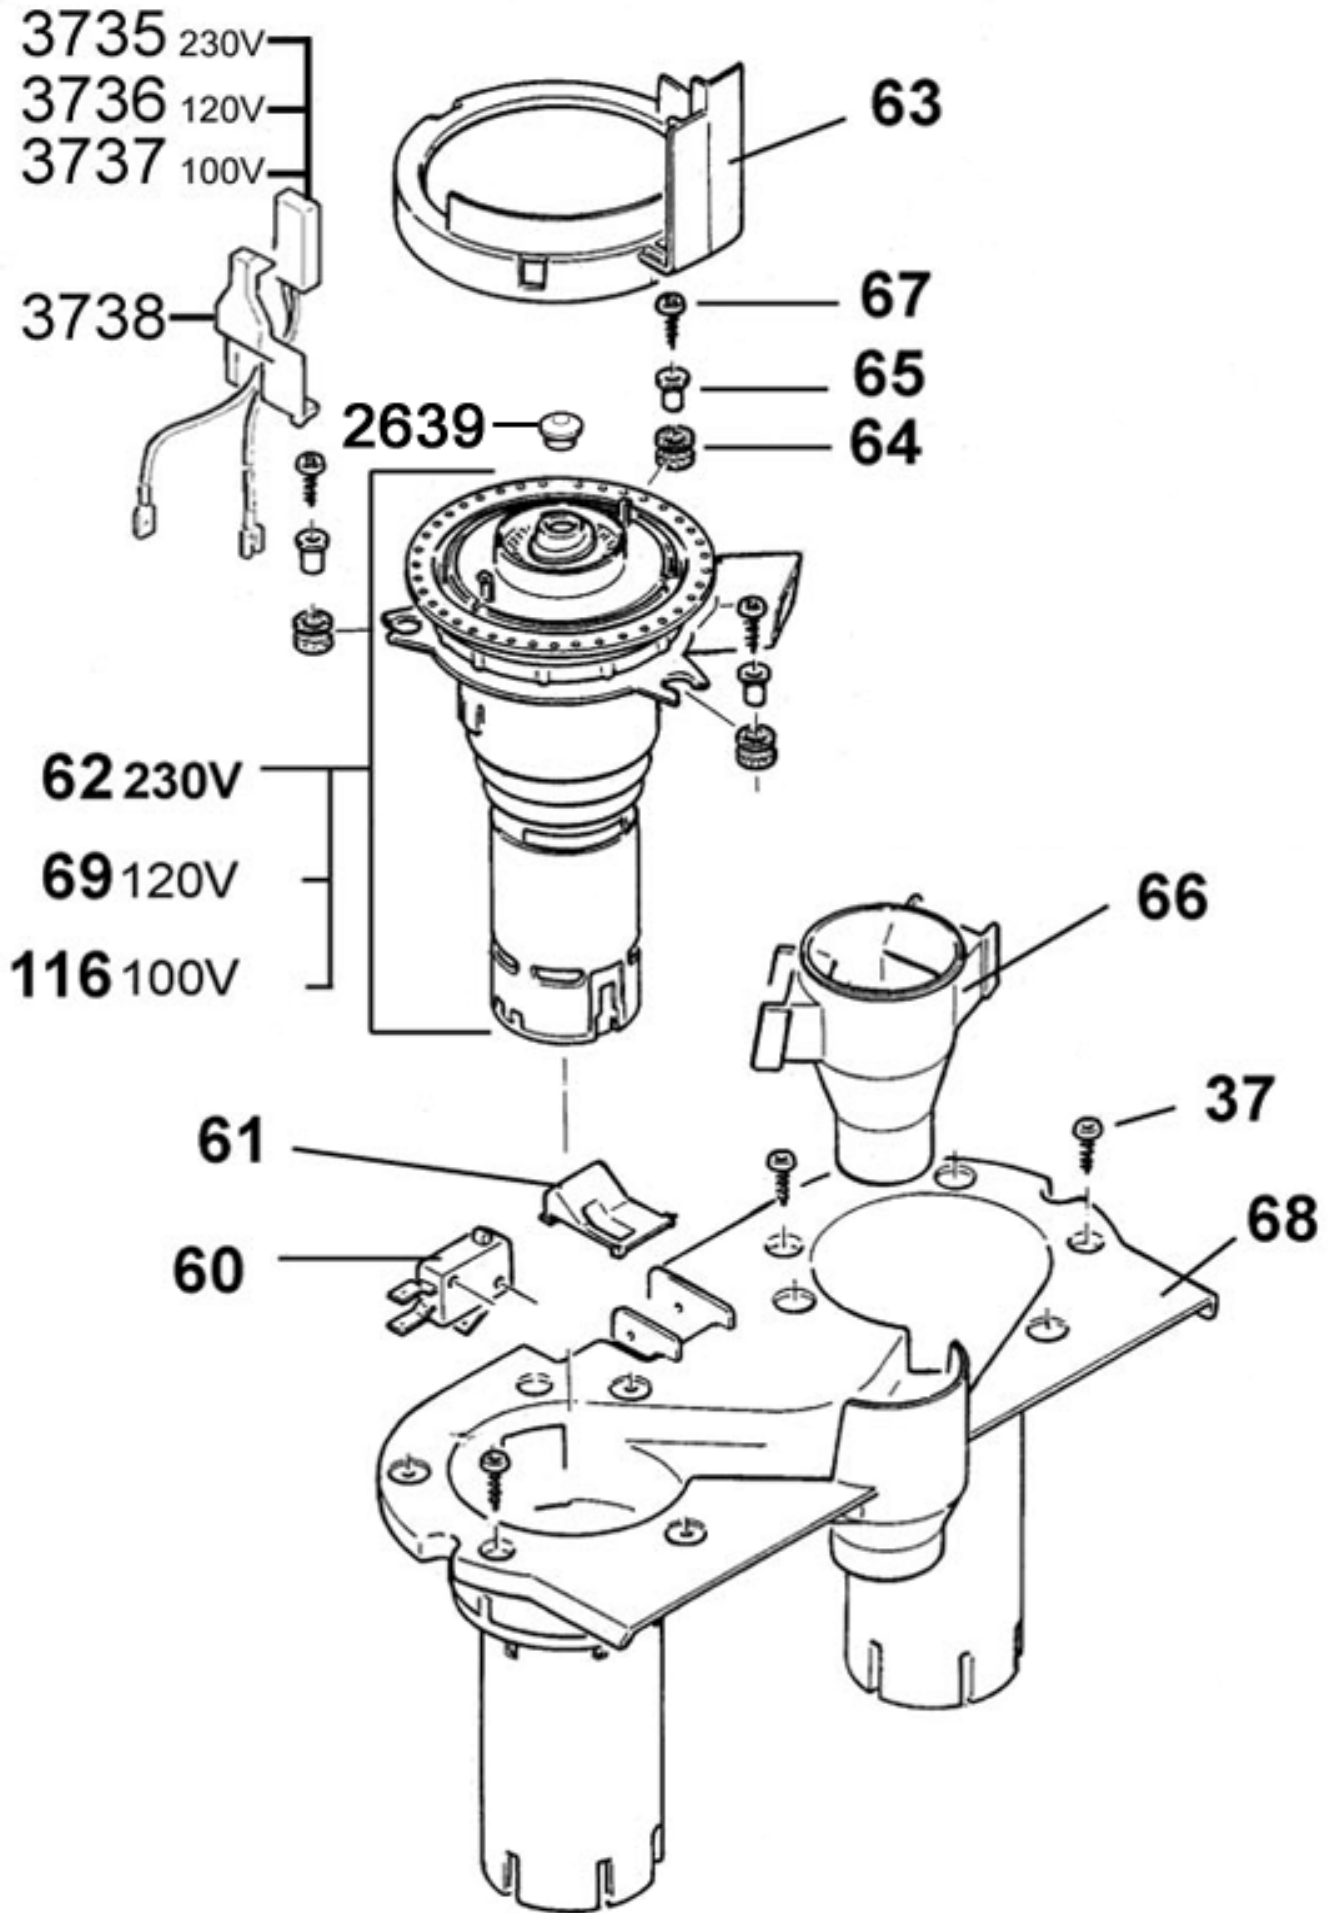

FLAIR ÇEKİRDEK HAZNESİ

Hexagon bolt M4x45 DIN 931

Pos. CSS: 6777
Art. No. SAP: 560.0002.261

Oval head screw 3.0x16

Pos. CSS: 3
Art. No. SAP: 560.0004.234

Sleeve for railing

Pos. CSS: 3560
Art. No. SAP: 560.0004.524

Bean hopper lid silver w/ lock

Pos. CSS: 3555
Art. No. SAP: 560.0004.533

Grinder adjustment mechanism 790 black	
Pos. CSS:	46
Art. No. SAP:	560.0004.257
<hr/>	
Slider 790 for bean hopper	
Pos. CSS:	47
Art. No. SAP:	560.0004.258
<hr/>	
Seal 790 for bean hopper	
Pos. CSS:	48
Art. No. SAP:	560.0004.259
<hr/>	
Bean hopper lid 790 black	
Pos. CSS:	50
Art. No. SAP:	560.0004.261
<hr/>	
Insertion funnel 790	
Pos. CSS:	3
Art. No. SAP:	560.0004.263
<hr/>	
Screw KST/PT 3.5x12 stainless steel	
Pos. CSS:	54
Art. No. SAP:	560.0004.264
<hr/>	
Cup tray 790	
Pos. CSS:	55
Art. No. SAP:	560.0004.265
<hr/>	
Locking cylinder M18x1 ass. with key	
Pos. CSS:	524
Art. No. SAP:	560.0004.386
<hr/>	
Bean hopper lid black w/ lock	
Pos. CSS:	527
Art. No. SAP:	560.0004.440
<hr/>	
Base 797 for bean hopper V3	
Pos. CSS:	551
Art. No. SAP:	560.0004.511
<hr/>	
Finger guard for bean hopper	
Pos. CSS:	3698
Art. No. SAP:	560.0004.512
<hr/>	
Railing 654 steel wire	
Pos. CSS:	3558
Art. No. SAP:	560.0004.523

FLAIR DEĞİRMEN

230V 62
120V 69
100V 116

Pan head PT screw, K30x12	
Pos. CSS:	37
Art. No. SAP:	560.0004.253
<hr/>	
Microswitch 125V/250V/16	
Pos. CSS:	60
Art. No. SAP:	560.0004.268
<hr/>	
Rocker microswitch 978	
Pos. CSS:	61
Art. No. SAP:	560.0004.269
<hr/>	
Grinding unit 790/654 (230 V)	
Pos. CSS:	62
Art. No. SAP:	560.0004.270
<hr/>	
Setting wheel 790 for grinder	
Pos. CSS:	63
Art. No. SAP:	560.0004.271
<hr/>	
Rubber buffer 790 for grinder	
Pos. CSS:	64
Art. No. SAP:	560.0004.272
<hr/>	
Flange sleeve 790 for grinder	
Pos. CSS:	65
Art. No. SAP:	560.0004.273
<hr/>	
Ground coffee funnel 797 black	
Pos. CSS:	66
Art. No. SAP:	560.0004.274
<hr/>	
Screw 3.5x20, galvanized, blue	
Pos. CSS:	67
Art. No. SAP:	560.0004.275
<hr/>	