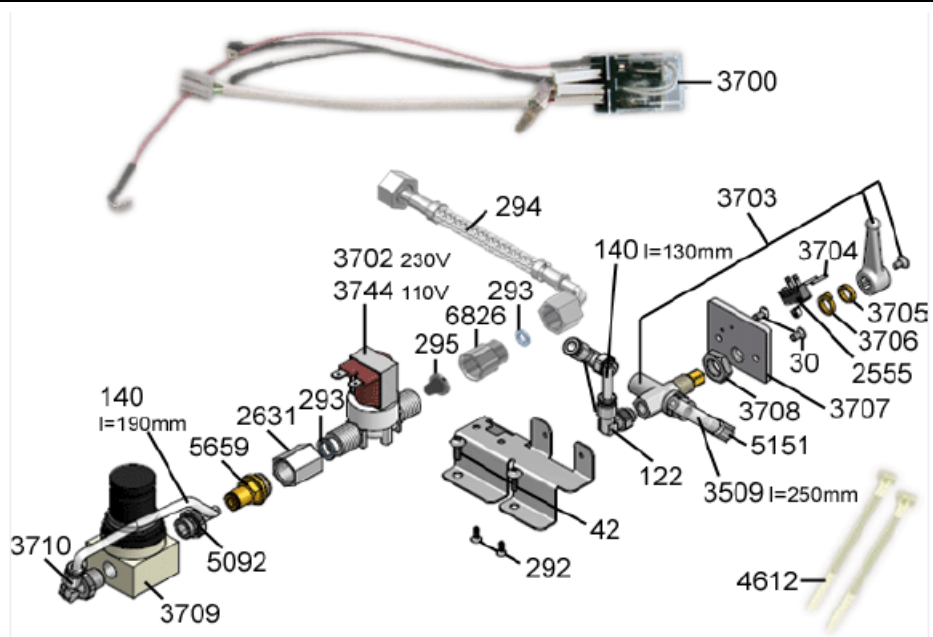

FLAIR TEMİZ & PİS SU