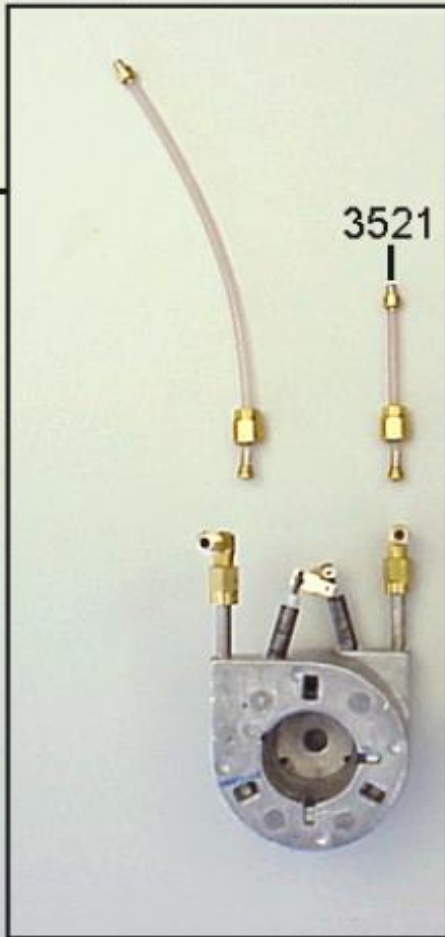

Dampf, steam, vapeur

Kaffee HW, coffee hw, café/eau chaude

3517
230V