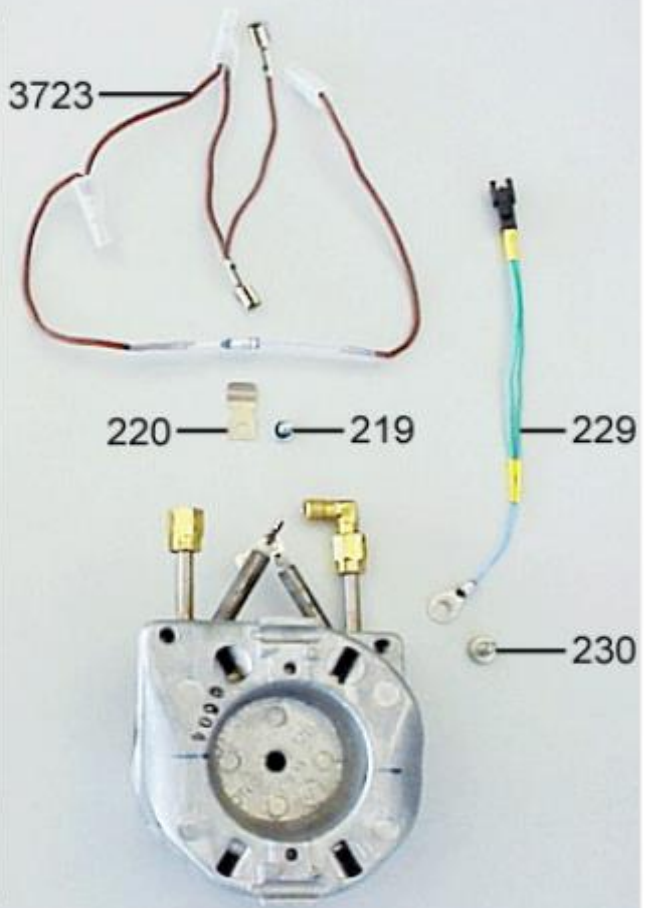

Kaffee, Hw / Coffee, hw / café, eau chaude