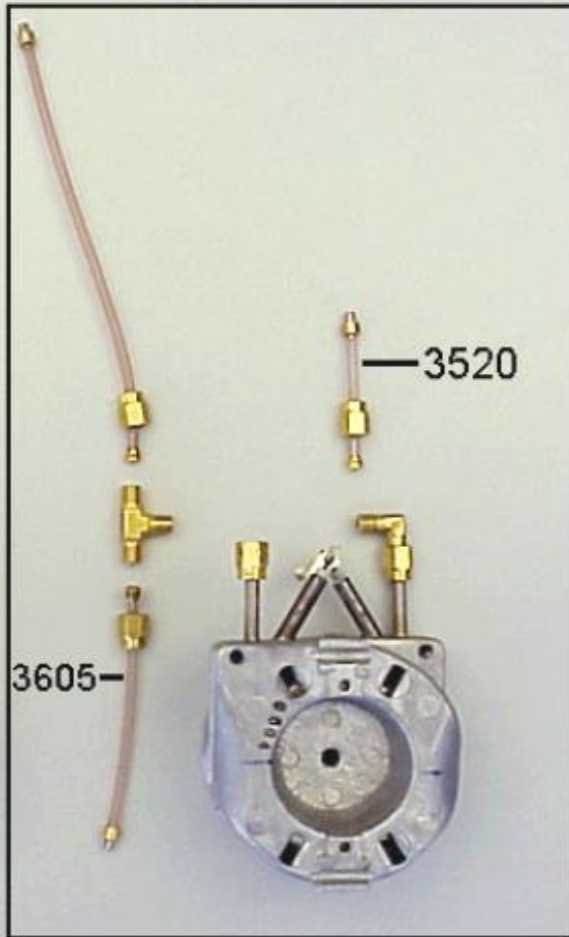

Pos. CSS:	3747
Art. No. SAP:	560.0004.673
Hop filter 3/8" 10 mm	
Pos. CSS:	295
Art. No. SAP:	560.0004.828
Thread-rolling screw M4x8	
Pos. CSS:	255
Art. No. SAP:	560.0004.836
Screw in/on push-on elbow fitting swivel	
Pos. CSS:	122
Art. No. SAP:	560.0004.854
Hose Ø6/4 PFA	
Pos. CSS:	140
Art. No. SAP:	560.0004.857
Pan head PT screw, K50x14	
Pos. CSS:	42
Art. No. SAP:	560.0004.918
Hexalobular socket pan head screw K30x8	
Pos. CSS:	292
Art. No. SAP:	560.0005.001
Switch Cherry, type: DC3A-LGAE	
Pos. CSS:	2555
Art. No. SAP:	560.0005.163
Check valve Ø6/G3/8"	
Pos. CSS:	5659
Art. No. SAP:	560.0005.222
Screw-in push-on elbow fitting G1/4"	
Pos. CSS:	3710
Art. No. SAP:	560.0005.595
Screw-in fitting G1/4"-Ø6	
Pos. CSS:	5092
Art. No. SAP:	560.0005.597
Push-fit elbow union	
Pos. CSS:	5151
Art. No. SAP:	560.0005.681
Hose 6x3 MVQ	
Pos. CSS:	3712
Art. No. SAP:	560.0008.472
Pos. CSS:	
Art. No. SAP:	
Pos. CSS:	
Art. No. SAP:	
Pos. CSS:	
Art. No. SAP:	
Pos. CSS:	
Art. No. SAP:	

FLAIR THERMOBLOCK

Dampf, steam, vapeur

Kaffee HW, coffee hw, café/eau chaude

3517
230V

3516
230V

3515

3518

Dampf / Steam / Vapeur