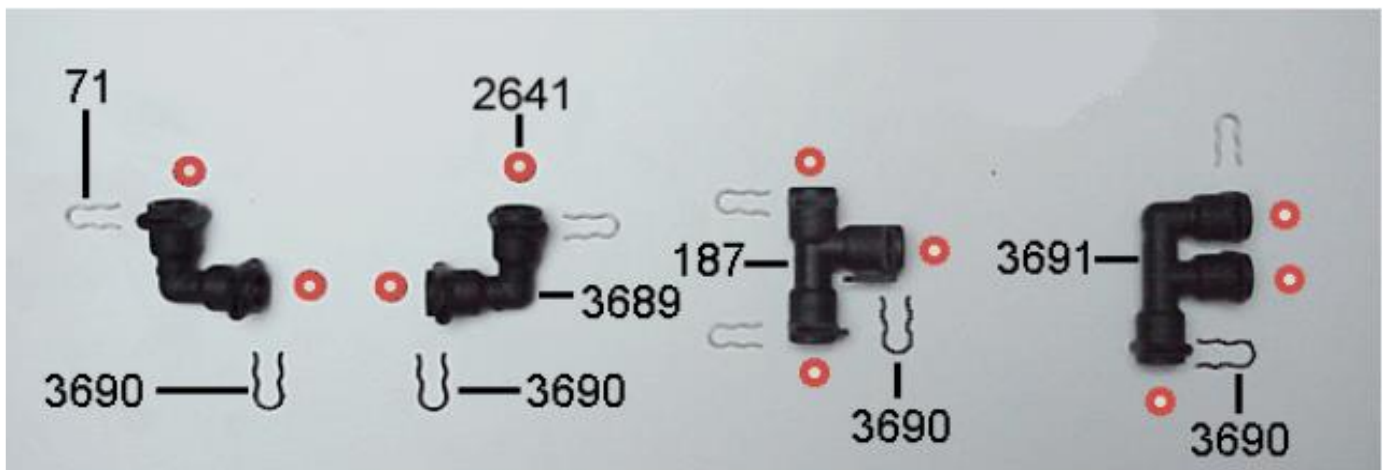

FLAIR THERMOBLOCK