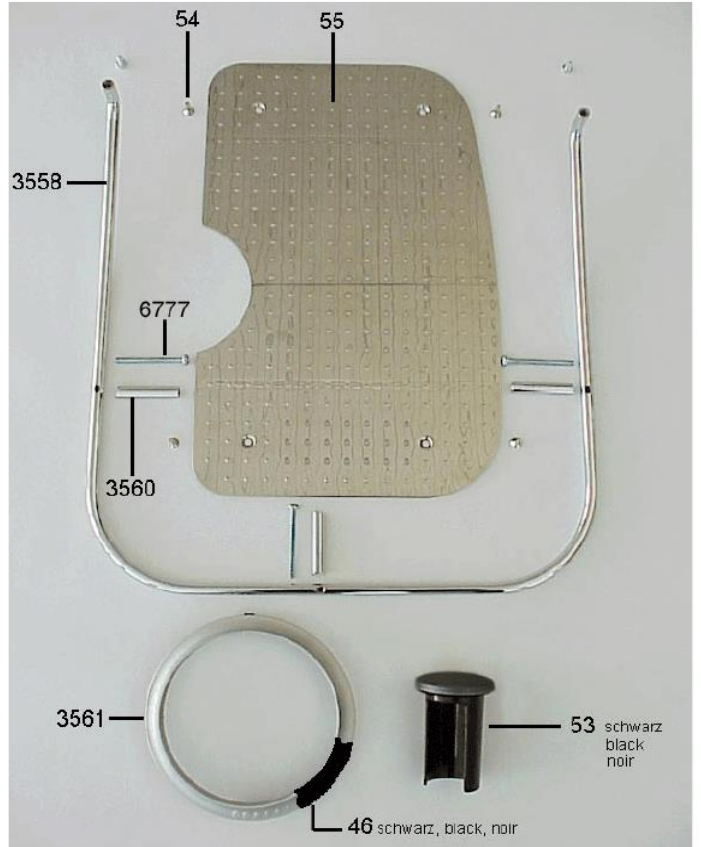

FLAIR ÇEKİRDEK HAZNESİ

Hexagon bolt M4x45 DIN 931

Pos. CSS: 6777
Art. No. SAP: 560.0002.261

Oval head screw 3.0x16

Pos. CSS: 3
Art. No. SAP: 560.0004.234

Sleeve for railing

Pos. CSS: 3560
Art. No. SAP: 560.0004.524

Bean hopper lid silver w/ lock

Pos. CSS: 3555
Art. No. SAP: 560.0004.533

Grinder adjustment mechanism 790 black	
Pos. CSS:	46
Art. No. SAP:	560.0004.257
<hr/>	
Slider 790 for bean hopper	
Pos. CSS:	47
Art. No. SAP:	560.0004.258
<hr/>	
Seal 790 for bean hopper	
Pos. CSS:	48
Art. No. SAP:	560.0004.259
<hr/>	
Bean hopper lid 790 black	
Pos. CSS:	50
Art. No. SAP:	560.0004.261
<hr/>	
Insertion funnel 790	
Pos. CSS:	3
Art. No. SAP:	560.0004.263
<hr/>	
Screw KST/PT 3.5x12 stainless steel	
Pos. CSS:	54
Art. No. SAP:	560.0004.264
<hr/>	
Cup tray 790	
Pos. CSS:	55
Art. No. SAP:	560.0004.265
<hr/>	
Locking cylinder M18x1 ass. with key	
Pos. CSS:	524
Art. No. SAP:	560.0004.386
<hr/>	
Bean hopper lid black w/ lock	
Pos. CSS:	527
Art. No. SAP:	560.0004.440
<hr/>	
Base 797 for bean hopper V3	
Pos. CSS:	551
Art. No. SAP:	560.0004.511
<hr/>	
Finger guard for bean hopper	
Pos. CSS:	3698
Art. No. SAP:	560.0004.512
<hr/>	
Railing 654 steel wire	
Pos. CSS:	3558
Art. No. SAP:	560.0004.523