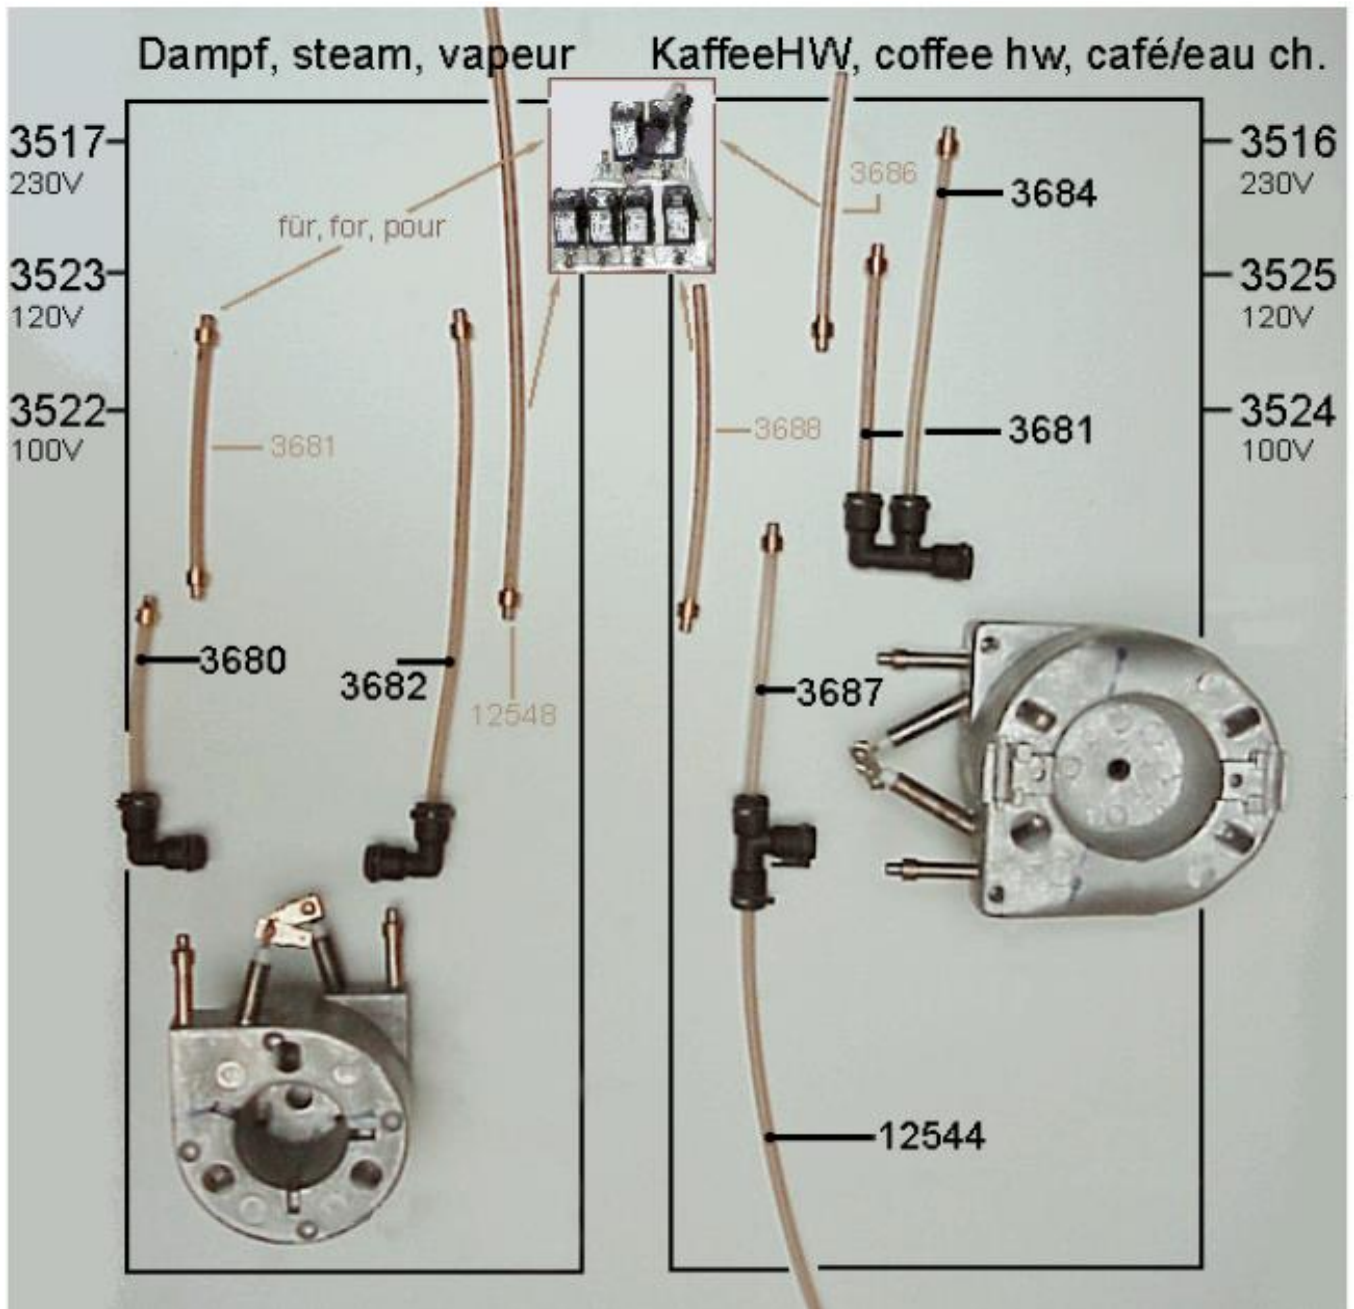

FLAIR THERMOBLOCK