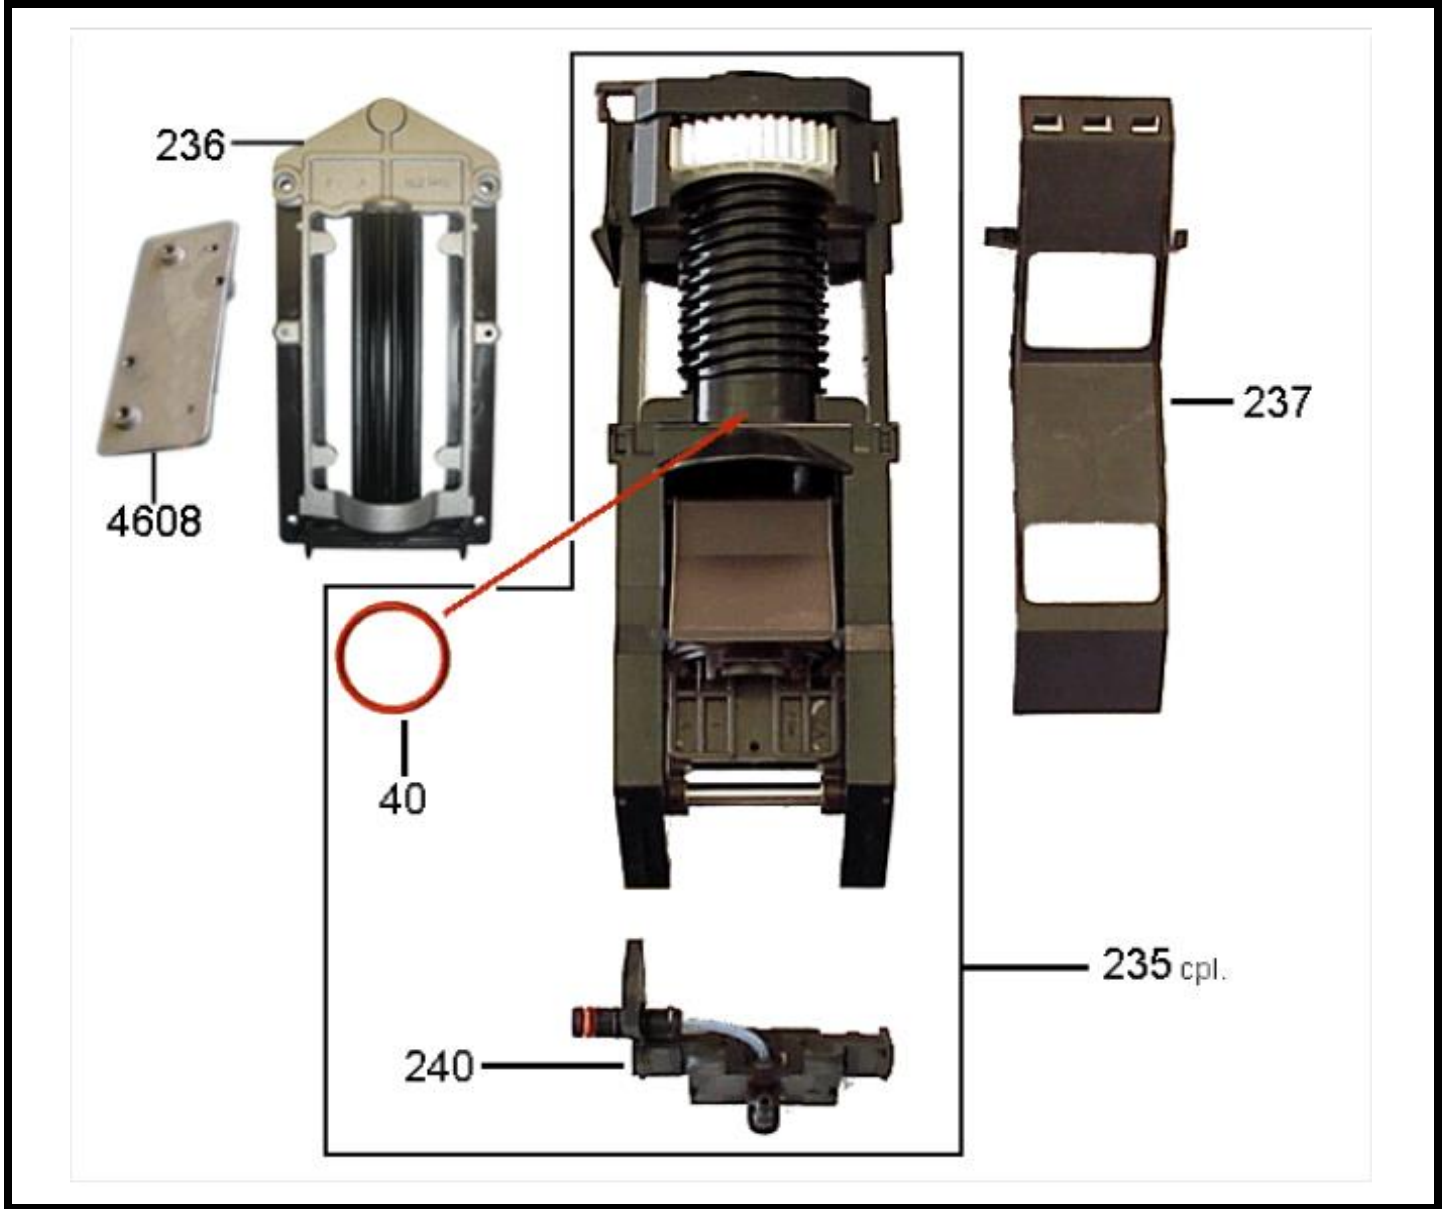

FLAIR DEMLEME ÜNİTESİ

Brewing unit 790 V2 assembled

Pos. CSS: 235
Art. No. SAP: 560.0004.371

Grounds shovel 790 brown

Pos. CSS: 237
Art. No. SAP: 560.0004.372

Replacement drainage valve, assembled

Pos. CSS: 240
Art. No. SAP: 560.0004.464

Centering plate 790 BE

Pos. CSS: 4608
Art. No. SAP: 560.0004.627

Replacement guide 790 V2, assembled

Pos. CSS: 236
Art. No. SAP: 560.0004.664

O-ring 35.5x3.65 MVQ

Pos. CSS: 40
Art. No. SAP: 560.0004.907